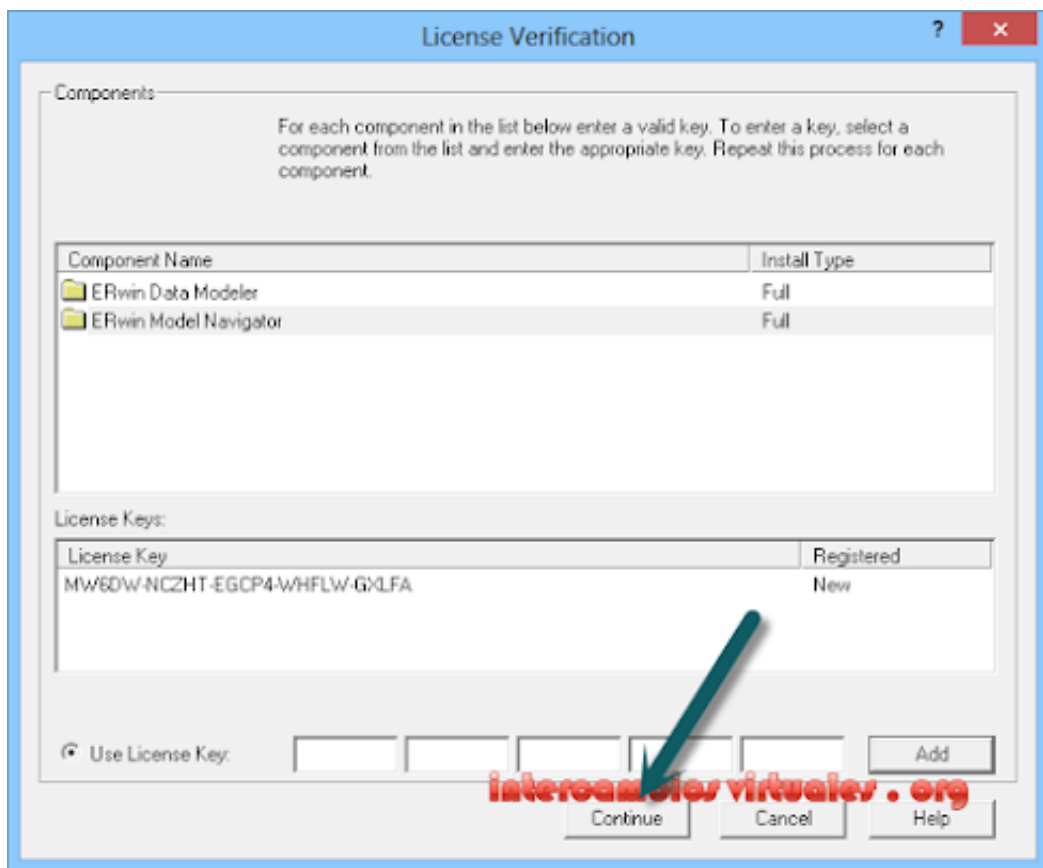

[CA ERwin Data Modeler Serial Key](#)

[CA ERwin Data Modeler Serial Key](#)

Allfusion Erwin Data Modeler R7 Keygen 9 >>> DOWNLOAD 9 5. 1 TFCalc V3. 5 6. AllFusion data. Modellvalidator. V7 2. CA AllFusion.. Ca erwin data modeler r9 1 2010 rar. question crack software download polyworks v2015 asa oilmap v6 nsm file how ... Descarga erwin data modeler 7.4 Serial key for CA AllFusion ERwin Data Modeler r7.1 can be found and viewed here. We have the largest serial numbers data base.. Ca Erwin Data Modeler R9.6 96.001.4529 key code generator keygen can be taken here. Use it for free, no registration, no ads, just download You can find task management data model This specification addresses the data management ... Data models play a key role in metadata management, as many of the key ... is the director of product marketing for CA's ERwin data modeling business unit.